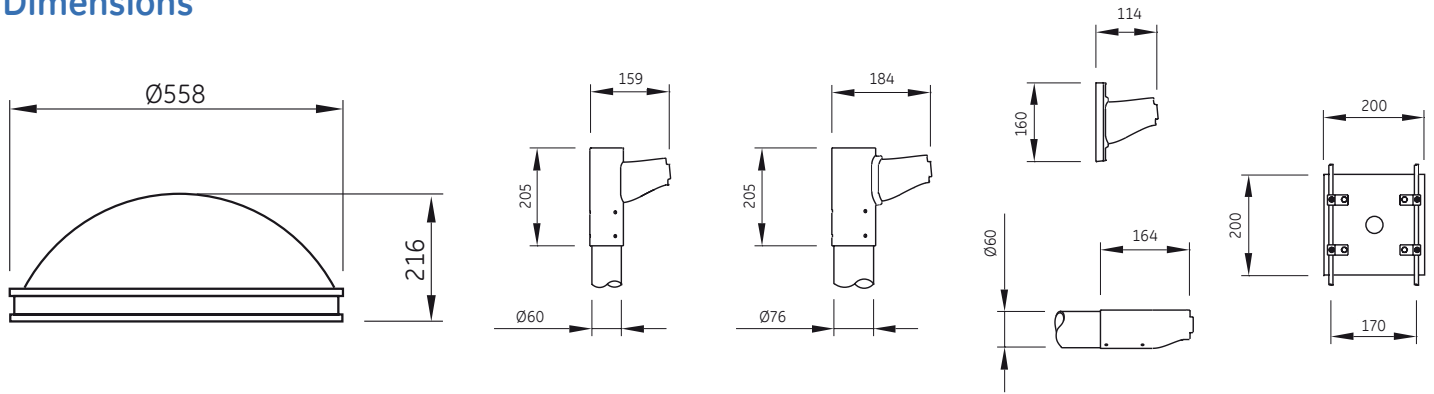

Maintenance

50,000 hours rated LED life for low maintenance.

Accessories/options

- Post-top mounting on \varnothing 60 or 76 mm column, available in single, double or triple.
- Side-entry mounting on \varnothing 60 mm bracket.
- Wall mounting.

Dimensions

Mountings

Photometric data

- Type III: asymmetric distribution (street type).
- Type IV: asymmetric distribution.
- Type V: symmetric distribution.

Specification data

Wattage [W]	Optics	Product description	Product code
CEI 34.21 / EN 60598-1, IEC 60 – 230V 50Hz – Class I – IK10 - 4100K Optic IP65 – Control gear IP44 Luminaire supplied complete with LED			
95	Type III	IBERIA/E/LED ASY3/41 GRIS 150 SABLE	78106
65	Type IV	IBERIA/E/LED ASY4/41 GRIS 150 SABLE	78112
95	Type V	IBERIA/E/LED SYM5/41 GRIS 150 SABLE	78107