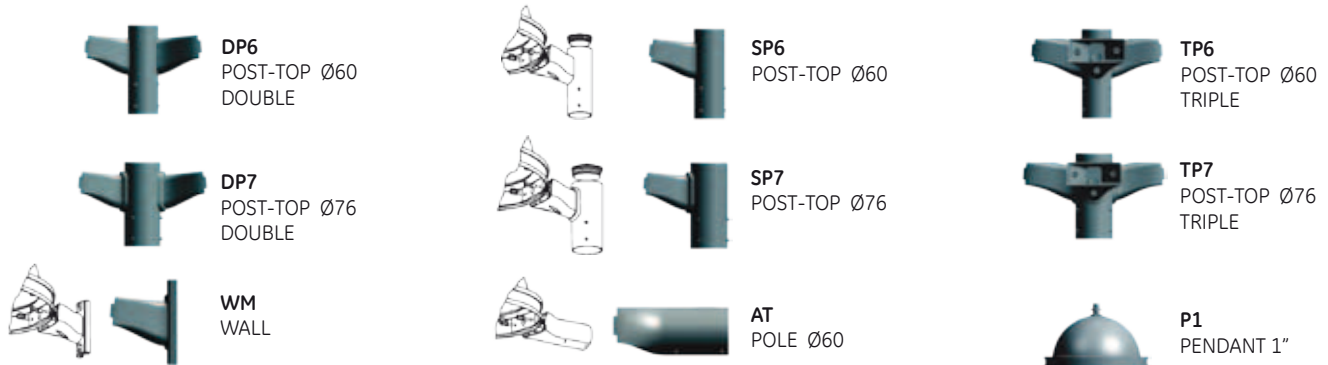

Structure and material

- Elliptical die-cast aluminium housing fixed to the central ring with three screws for a perfect fixing and sealing and a hinged die-cast aluminium door that supports the optical assembly.
- Standard colour: oxidon grey.
- Multiple fixing options.
- Hermetically sealed IP65 optical system.

Electrical and gear compartment

- Placed into the elliptical housing and isolated from the environment with a protection degree IP44.
- Electronic driver mounted on galvanised steel plate into the central ring.

Maintenance

50,000 hours rated LED life for low maintenance.

Accessories/options

- Post-top mounting on \varnothing 60 or 76 mm column, available in single, double or triple.
- Side-entry mounting on \varnothing 60 mm bracket.
- Wall mounting.

Dimensions

Mountings

Photometric data

- Type III: asymmetric distribution (street type).
- Type IV: asymmetric distribution.
- Type V: symmetric distribution.

Specification data

Wattage [W]	Optics	Product description	Product code
CEI 34.21 / EN 60598-1, IEC 60 – 230V 50Hz – Class I – IK10 - 4100K Optic IP65 – Control gear IP44 Luminaire supplied complete with LED			
95	Type III	IBERIA/E/LED ASY3/41 GRIS 150 SABLE	78106
65	Type IV	IBERIA/E/LED ASY4/41 GRIS 150 SABLE	78112
95	Type V	IBERIA/E/LED SYM5/41 GRIS 150 SABLE	78107