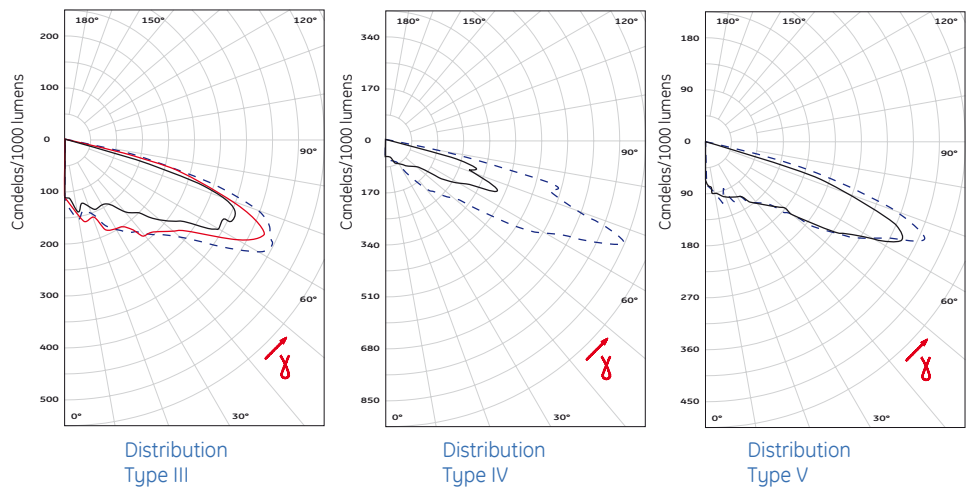

Optics

Advanced LED optical systems provide high uniformity and improved vertical light distribution. CRI 70, colour temperature 4100 and 5700K.

Choice of optics:

- **Asymmetric** Type III (street type) – 95W system consumption
- **Asymmetric** Type IV – 65W system consumption
- **Symmetric** Type V – 95W system consumption

Dimensions

Mountings

Photometric data

- Type III: asymmetric distribution (street type).
- Type IV: asymmetric distribution.
- Type V: symmetric distribution.

Specification data

Wattage [W]	Optics	Product description	Product code
CEI 34.21 / EN 60598-1, IEC 60 – 230V 50Hz – Class I – IK10 - 4100K Optic IP65 – Control gear IP44 Luminaire supplied complete with LED			
95	Type III	IBERIA/E/LED ASY3/41 GRIS 150 SABLE	78106
65	Type IV	IBERIA/E/LED ASY4/41 GRIS 150 SABLE	78112
95	Type V	IBERIA/E/LED SYM5/41 GRIS 150 SABLE	78107